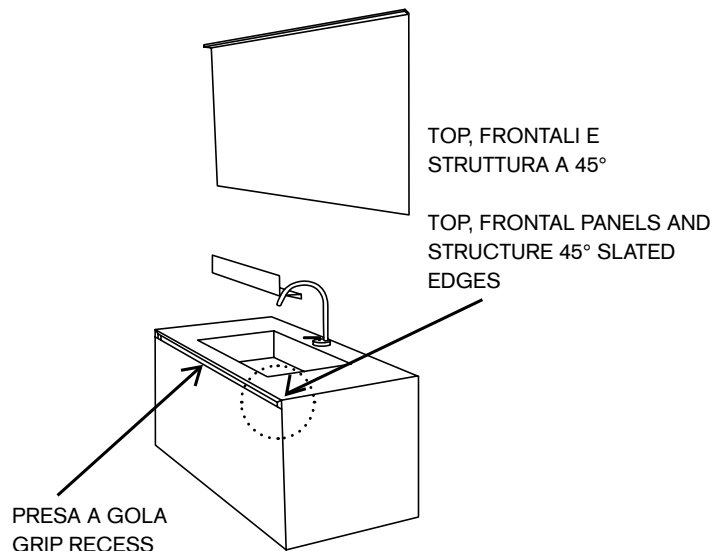

ATTENTION: the 36-cm deep integrated basins with lateral mixer tap, cannot be installed on washbasin units with a H 24 upper drawer or on washbasin units with an internal drawer.

FINITURA MOBILE

laccato opaco/lucido
rovere laccato
rovere tinto
rovere termotrattato
wood
solid wood

MANIGLIA / HANDLE

maniglia con presa a gola per basi
grip recess handle for base units

maniglia con presa a gola per pensili
grip recess handle for wall cabinets

PROGRAMMA FUORI MISURA / TAILORED PROGRAMM